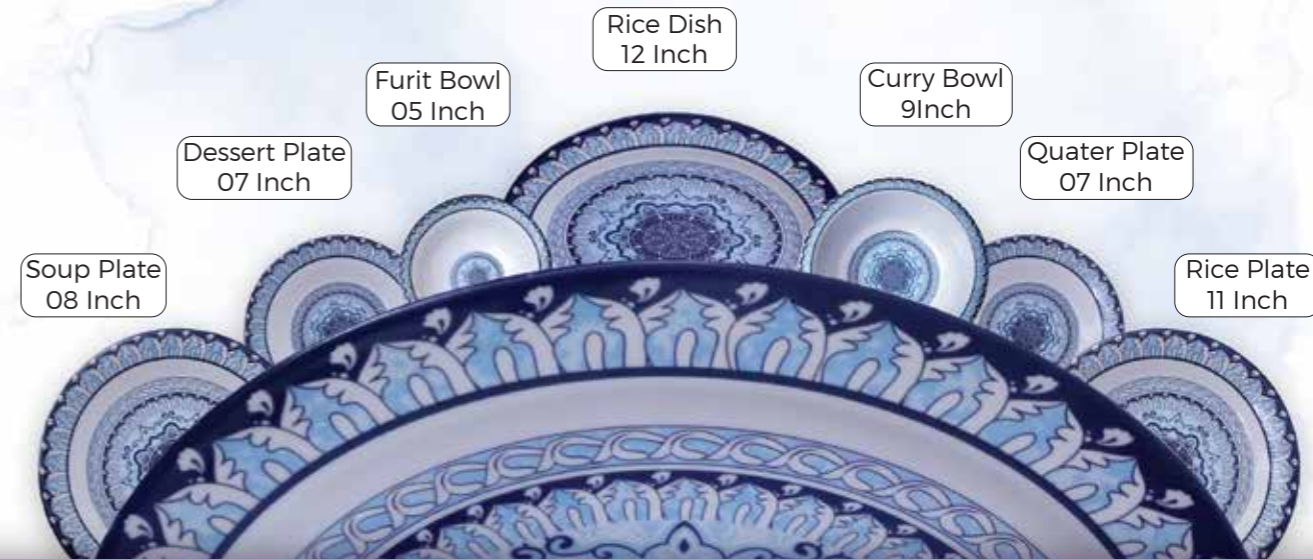

OPAL

09 Piece Set

Material: Melamine
Colours: Blue
Article Design: 203

Features: Super Wear, Melamine, dinnerware with double gluze Coded.