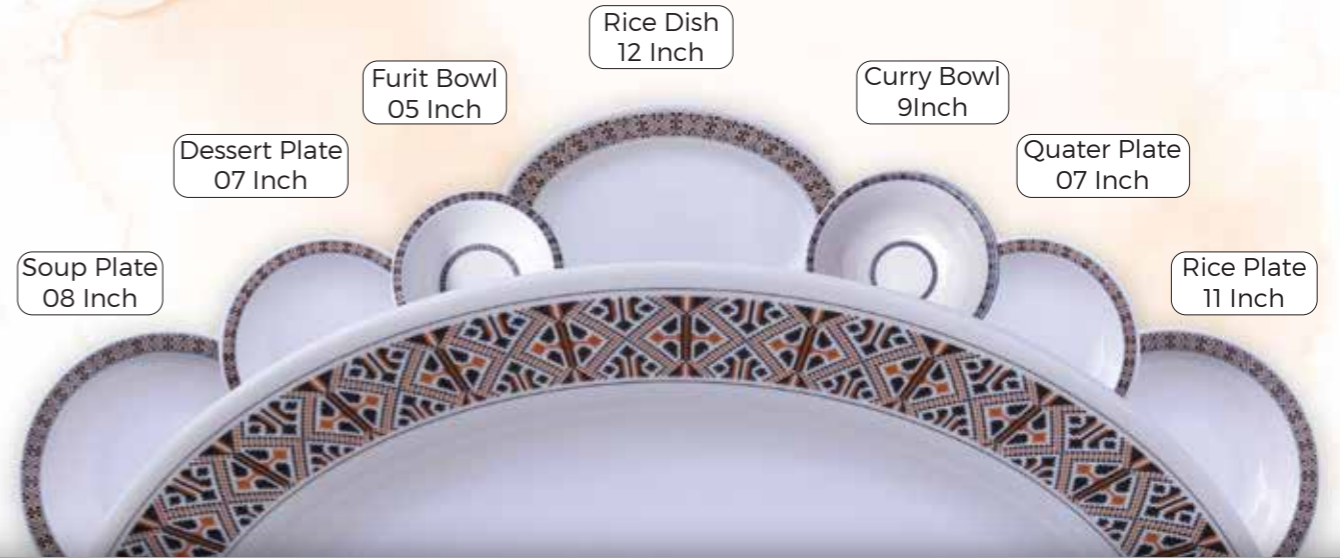

OPAL

09 Piece Set

Material: Melamine

Colours: Gray

Article Design: 202

Features: Super Wear, Melamine, dinnerware with double gluze Coded.

Artistic

09 Piece Set

Artistic

09 Piece Set

Material: Melamine
Colours: Brown
Article Design: 402

Features: Super Wear, Melamine, dinnerware with double gluze Coded.

FLOGIC

09 Piece Set

Desing # F1

Desing # F2