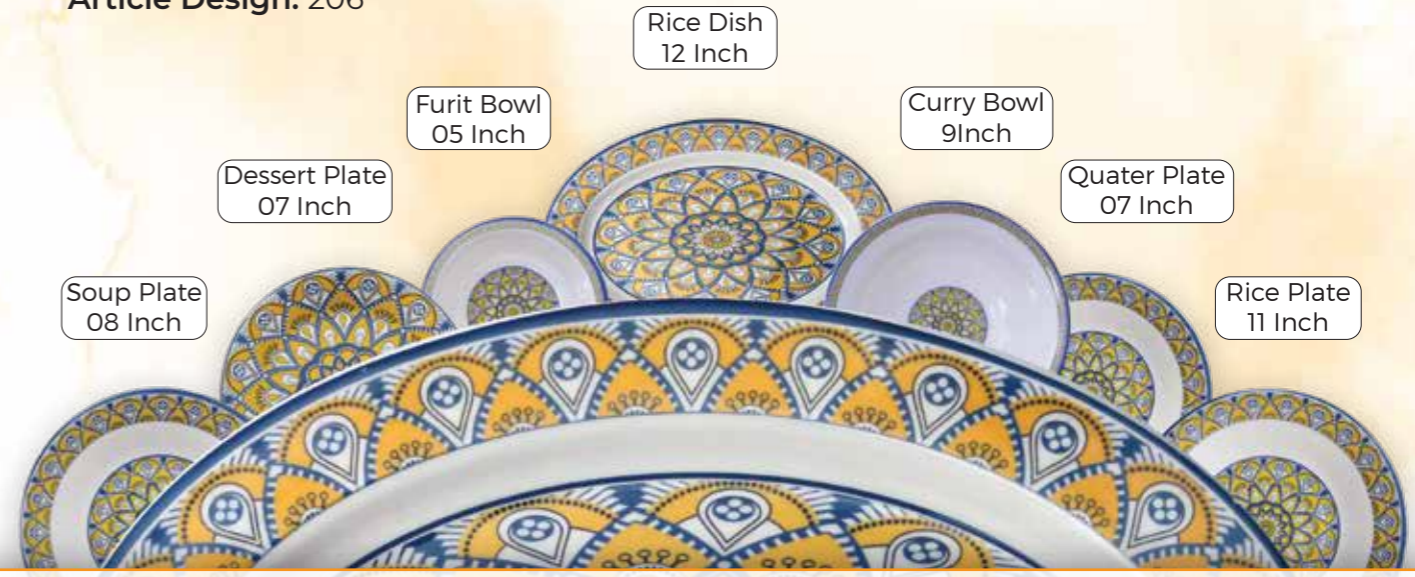

OPAL

09 Piece Set

Material: Melamine
Colours: Yellow
Article Design: 206

Features: Super Wear, Melamine, dinnerware with double gluze Coded.