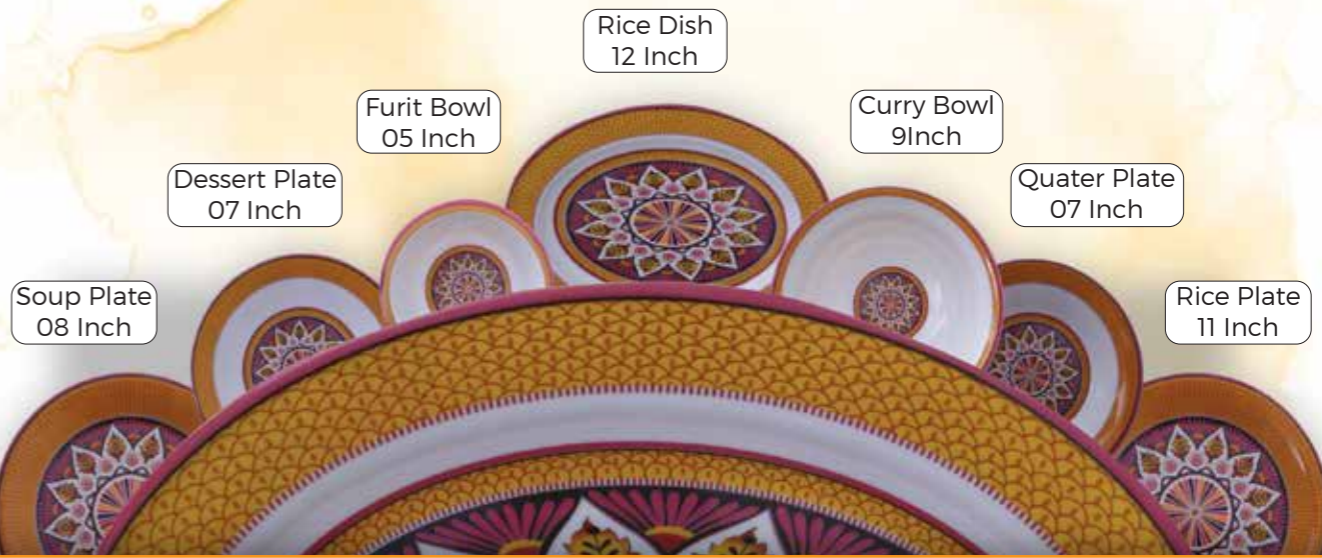

OPAL

09 Piece Set

OPAL

09 Piece Set

Material: Melamine
Colours: Orange
Article Design: 207

Features: Super Wear, Melamine, dinnerware with double gluze Coded.

OPAL

09 Piece Set

Colorful

09 Piece Set

Rice Plate

Quarter Plate

Fruit bowl

Soup bowl

Rice Dish

SIZNAL ARTICLE